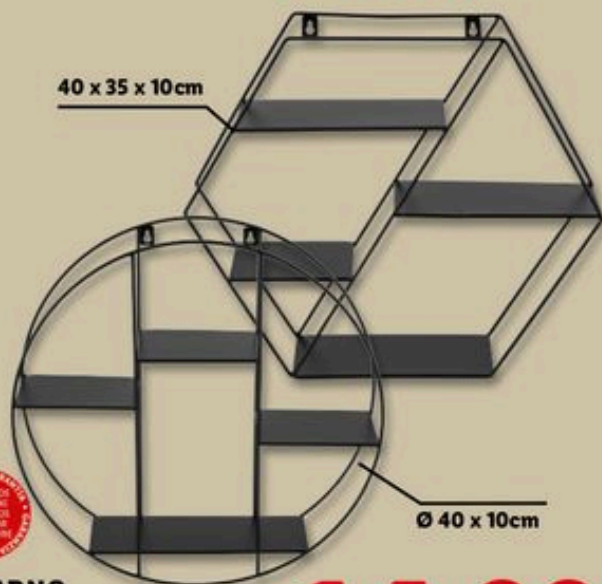

LIVARNO
Wall-Mounted Shelf Unit
With 4 shelves

14.99