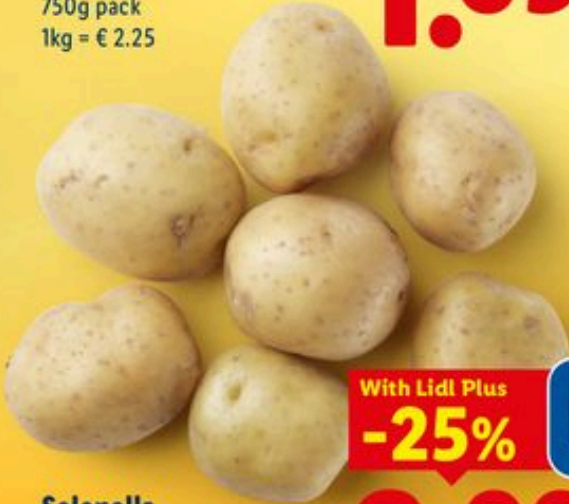

Siracusa Lemons PGI

750g pack  
1kg = € 2.25

With Lidl Plus  
**-26%**

**1.69** ~~2.29~~

Selenella  
Potatoes

1.5kg net  
1kg = € 1.99

With Lidl Plus  
**-25%**

**2.99** ~~3.99~~