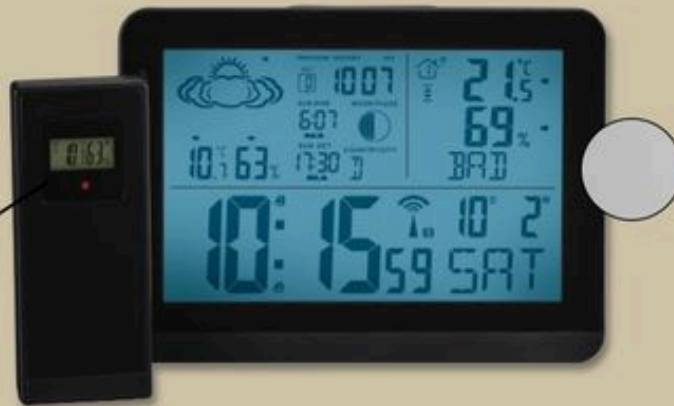

Included: outdoor
sensor with 100m
range

LIVARNO
Radio-Controlled Weather
Station

With weather forecast, indoor and
outdoor temperature and humidity,
barometric (air) pressure, moon phase
display and 2 alarms with snooze

17.99