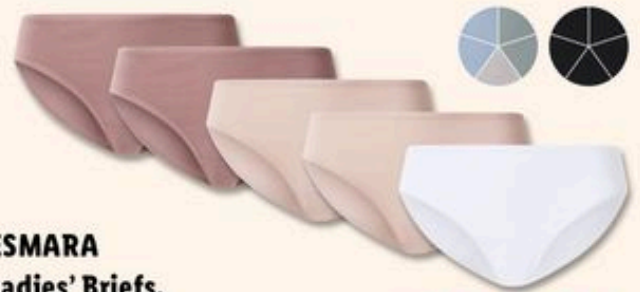

From Mon 06/04

Fashion & Accessories

esmara

ESMARA
Ladies' Briefs,
5 pieces
With cotton
Sizes: S-XL

LYCRA
OEKO TEX
STANDARD 100 **6.99**