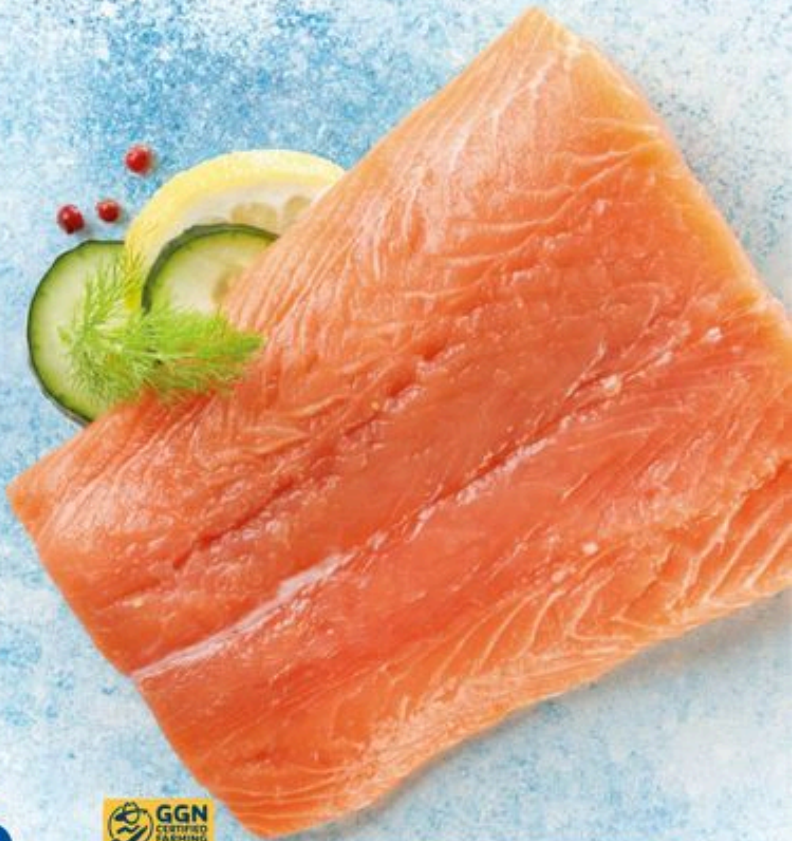

# Fish

Gastronomia di Mare  
Yellowfin Tuna Steak  
140g pack  
1kg = € 27.07

With Lidl Plus **-24%**  
**3.79** ~~4.99~~

Gastronomia di Mare  
Salmon Fillet with Skin  
250g pack  
1kg = € 17.96

**€1.50 OFF** ~~5.99~~  
**4.49** ~~-25%~~