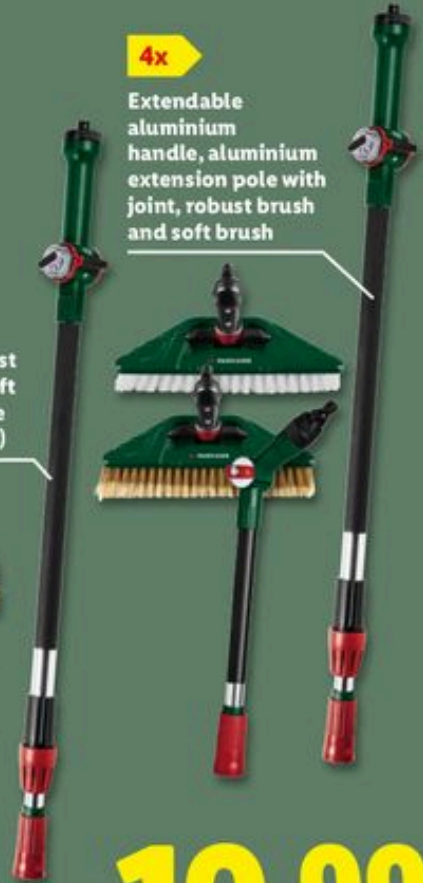

From Mon 30/03

DIY & Garden

3x

Extendable aluminium handle, robust brush and soft brush (can be rotated 360°)

4x

Extendable aluminium handle, aluminium extension pole with joint, robust brush and soft brush

PARKSIDE Water-Fed Scrubbing Brush Set or Broom Set

For cleaning at a height of up to 3m, extendable range: 90-150cm, max. operating pressure: 4 bar

19.99

Cable length: 10m

3 Year Warranty

PARKSIDE 4 Socket Cable Reel