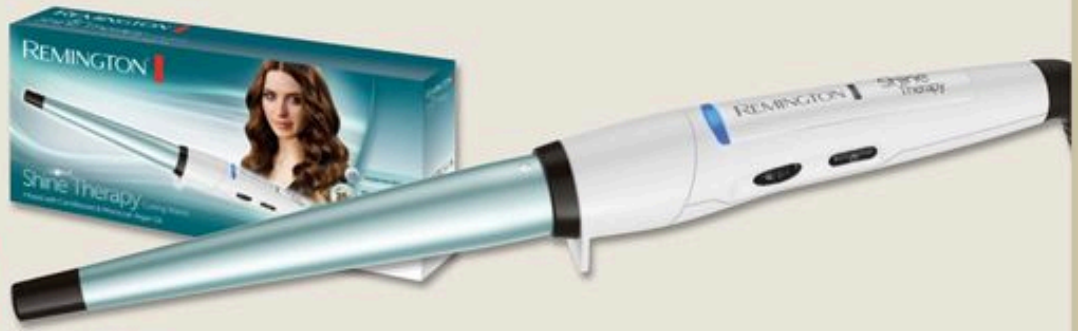

From Mon 06/04

REMINGTON®

EST. NEW YORK 1937

Curling Wand

Ceramic coated barrel
infused with Argan Oil
8 variable heat settings
from 140°C to 210°C

19.99