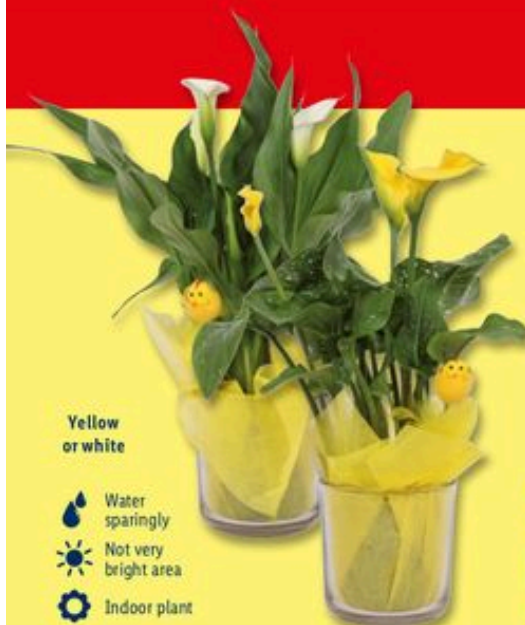

**Flowering Plants**

Zinc Pot Ø 13cm  
Height 23-30cm

**4.99**

Yellow, green or brown pot

- 💧 Water regularly
- ☀ Well lit area
- ⚙ Indoor plant

**Easter Bunny with Kalanchoe**

Pot Ø 9cm  
Height 20cm

**4.99**

Lilac, pink, yellow or green pot

- 💧 Water sparingly
- ☀ Well lit area
- ⚙ Indoor plant

**Easter Bunny with Kalanchoe**

Pot Ø 7cm  
Height 15cm

**3.49**

Cream, lilac, green and pink ceramic pot

- ☀ Not very bright area
- ⚙ Indoor plant

**Phalaenopsis 2 Stems**

Ceramic Pot Ø 12cm  
Height 65cm

**When it's gone, it's gone**

**14.99**

From Thu 02/04

Yellow or white

- 💧 Water sparingly
- ☀ Not very bright area
- ⚙ Indoor plant

**Calla**