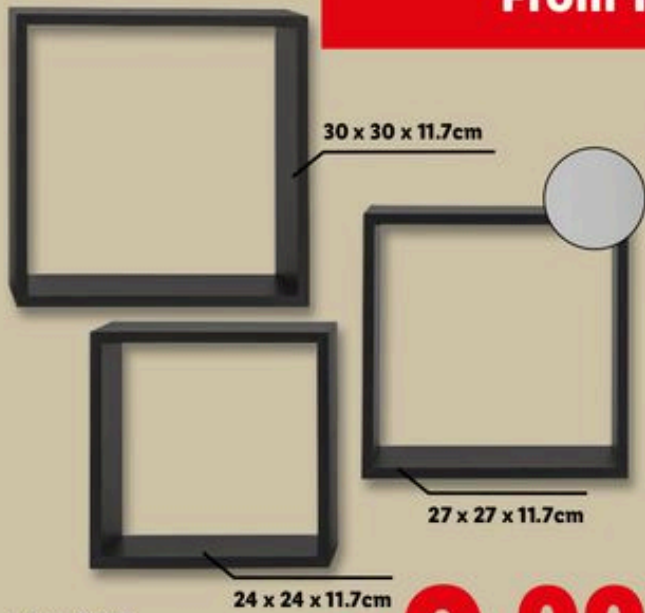

From Thu 02/04

30 x 30 x 11.7cm

27 x 27 x 11.7cm

24 x 24 x 11.7cm

LIVARNO
Cube Shelf Set,
3 pieces

9.99