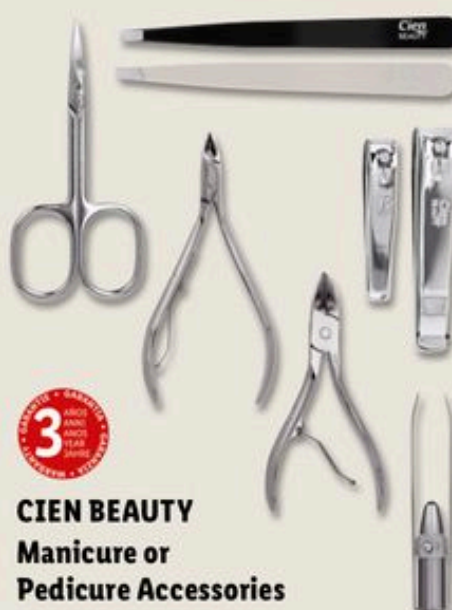

# Cien BEAUTY

**CIEN BEAUTY  
Cosmetic Brush Set**  
Bamboo handles  
Choose from: 5 or 6 brush

**6.99**

**3** AVAILABLE IN 3 STORES

**CIEN BEAUTY  
Manicure or  
Pedicure Accessories**

Choose from: cuticle scissors, nail scissors, nail clipper, light-up tweezers, cuticle trimmer, cuticle nippers or set of tweezers