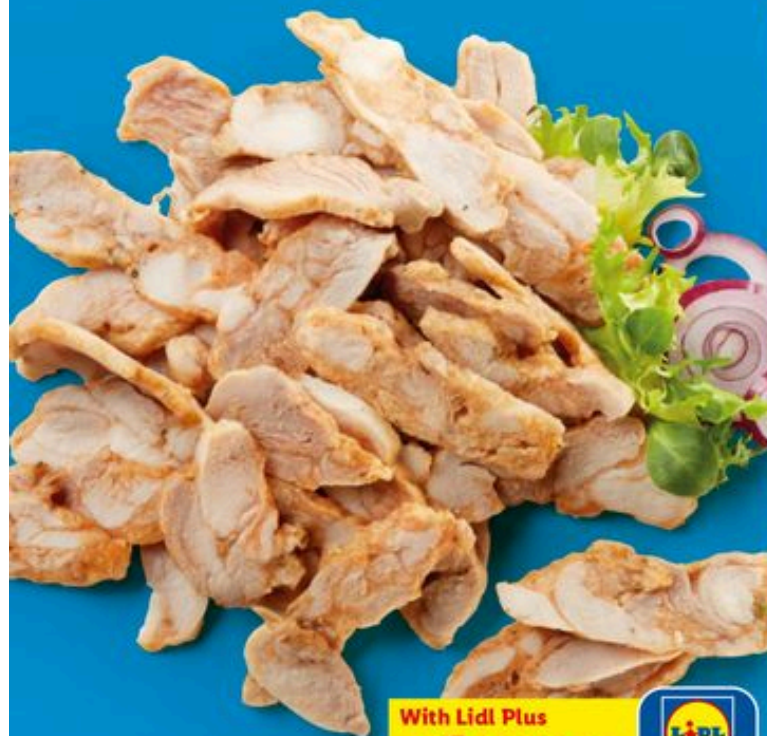

From Thu 16/04 to 22/04

With Lidl Plus
€1 OFF
2.99 ~~3.99~~
-25%

Chicken Kebab
350g pack
1kg = € 8.54