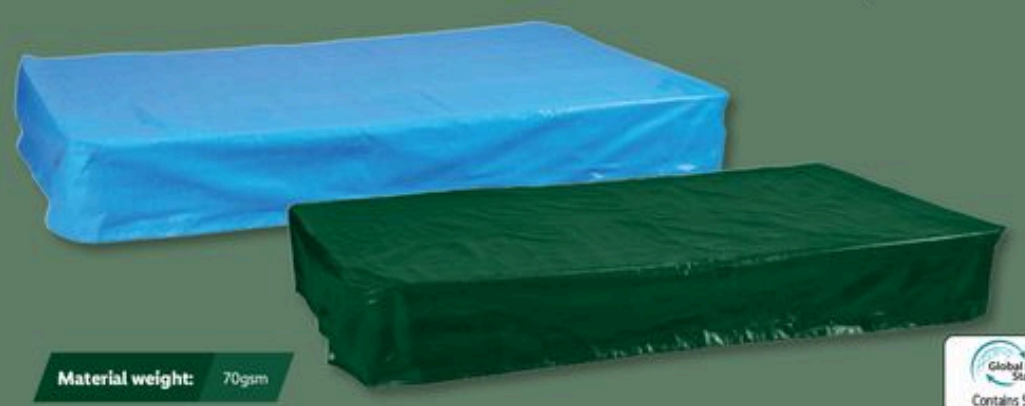

Material weight: 70gsm

**PARKSIDE
Tarpaulin 2 x 3m**
Reinforced edges with
eyelets
Weather-resistant,
water-repellent and UV-
resistant

2.99

When it's gone, it's gone! Quantities are subject to availability When it's gone, it's gone! Quantities are subject to availability

16/2026

For these products it is possible that, in exceptional circumstances, and even though every effort has been made to ensure adequate supplies, these items may sell out quickly. The models shown may not be available in all sizes and colours. Prices do not include decorative material. Prices are valid save errors or omissions.