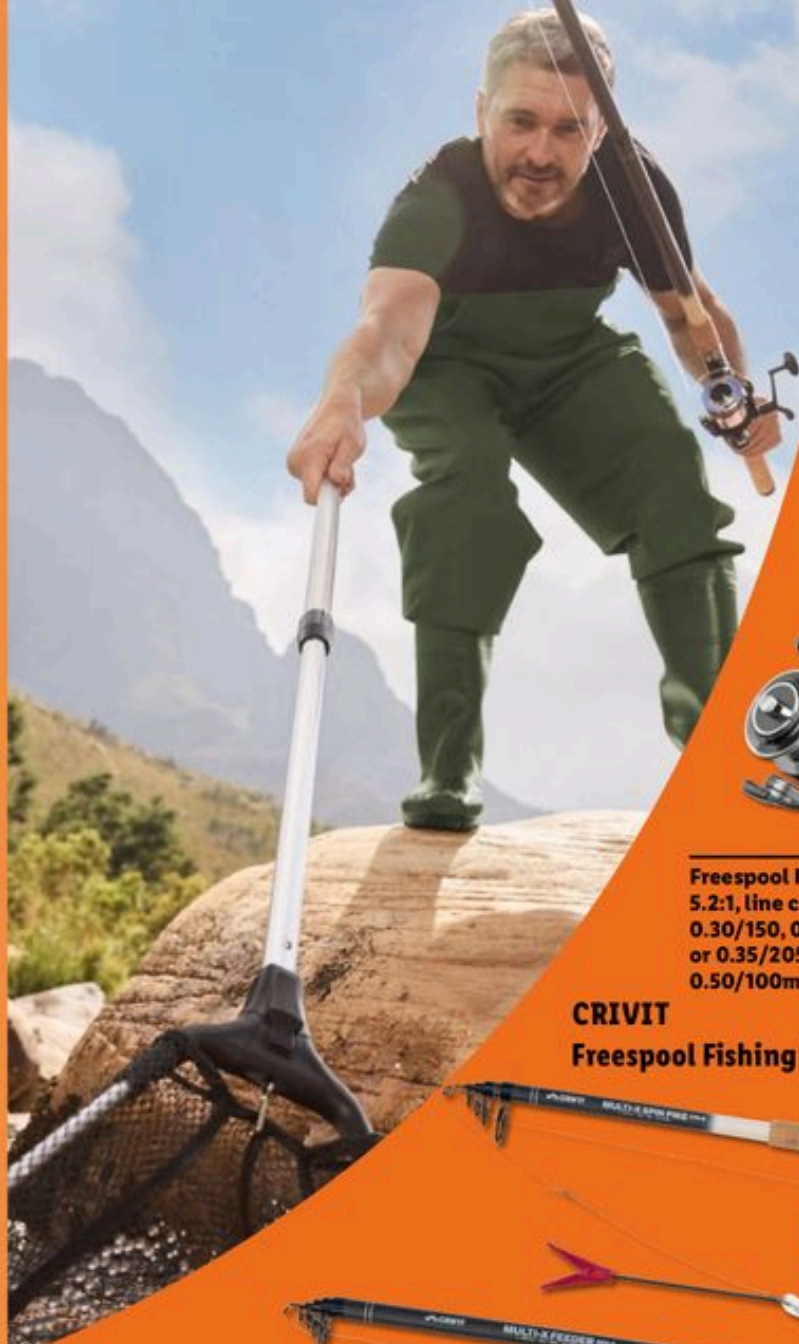

**CRIVIT**  
FIND YOUR MOVE

Fishing Rod Rest: with height-adjustable tripod - extendable from 51.5 to 126cm

Fishing Net: extendable from 135 to 185cm

**CRIVIT**  
Extendable Fishing Rod Rest or Fishing Net