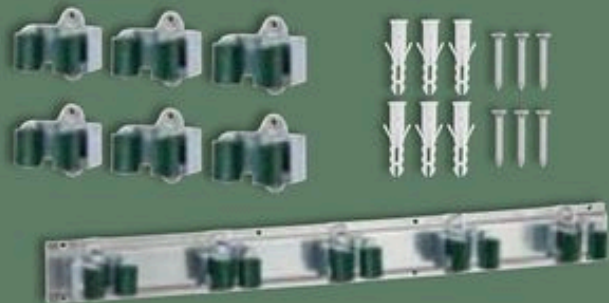

PARKSIDE Tool Holder, 6 pieces or Tool Holder Bar

Suitable for handle diameters
from 2-3.5cm
Load capacity per clamp: max. 1.5kg
Screws and wall plugs for wall
mounting included

3

2.50