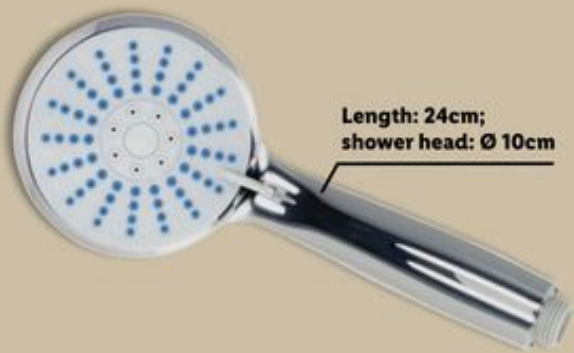

Length: 24cm; shower head: Ø 10cm

LIVARNO Shower Head

2 spray patterns: rain or massage
With eco-flow insert

4.99