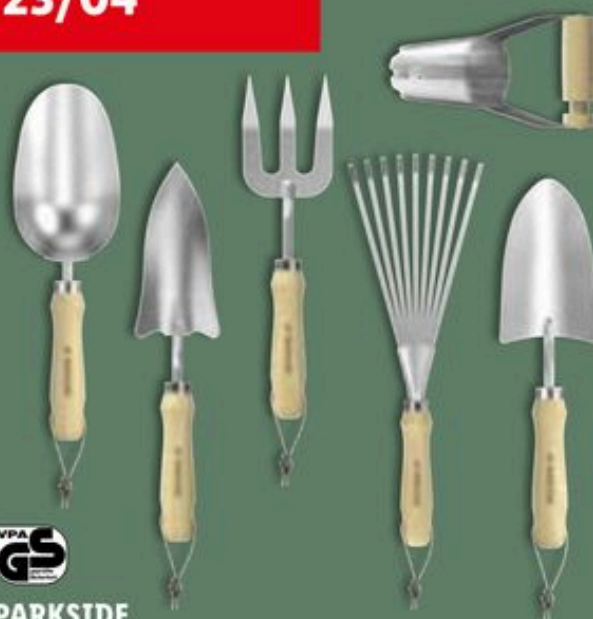

From Thu 23/04

Suitable for standard hose systems

PARKSIDE
Multi-Function Spray Gun or Spray Gun

With an integrated flow regulator
Max. working pressure: 4 bar

3

2.50

PARKSIDE
Gardening Tool

Choose from: hand trowel, hand shovel, weeding trowel, hand rake, patio weeder, bulb planter or double hoe

2.50

Suitable for standard hose systems

PARKSIDE
Garden Spray Nozzle with Connector Set, Garden Spray Gun Set or Connector Set, 3 or 4 pieces

Suitable for 13-15mm hoses (1/2-3/8")

3

2.50

Ø 67 x 79cm, capacity: 275L