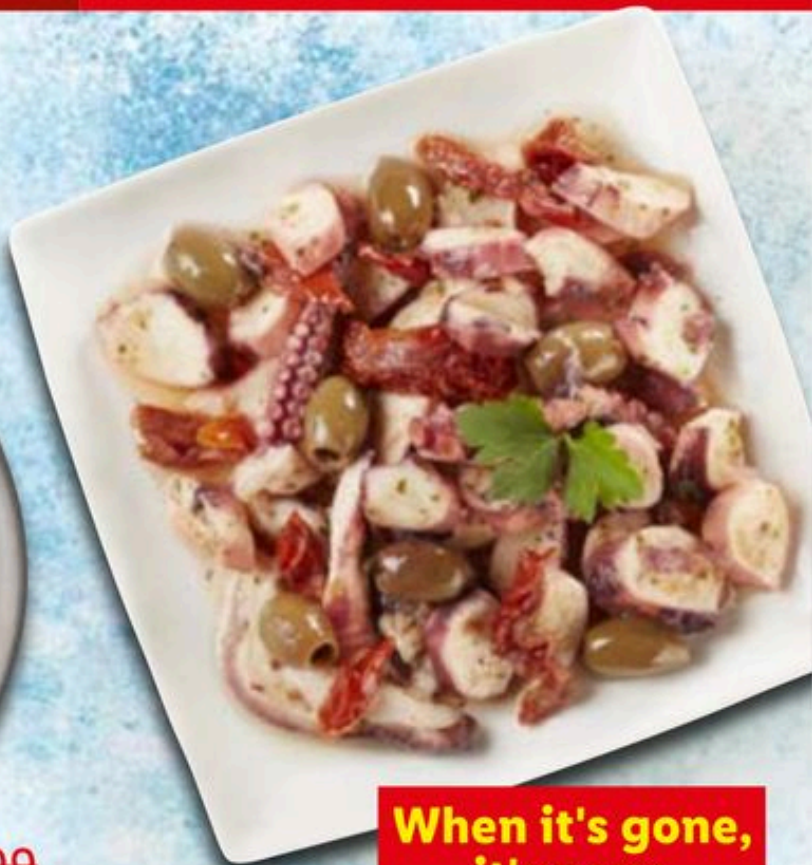

Fish

**Gastronomia di Mare
Two Breaded Fishes
with Cheese**

200g pack
1kg = € 7.45

-25% 1.99

1.49

When it's gone,
it's gone

**Squid and
Octopus Salad**

With cherry tomatoes
and olives
200g pack
1kg = € 14.95