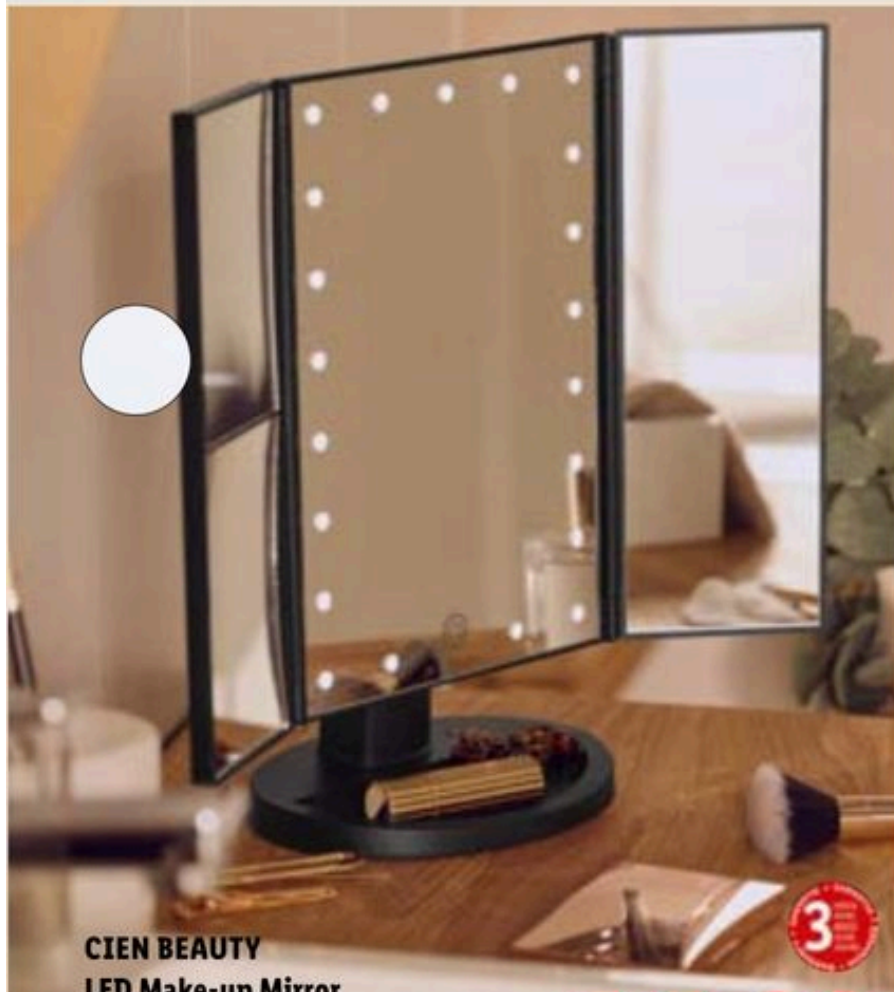

From Mon 27/04

Cien BEAUTY

2200W

CIEN BEAUTY Ionic Hair Dryer

2 speeds and 3 temperature settings
with additional cool shot function
With hanging loop

12.99

CIEN BEAUTY LED Make-up Mirror

Folding side panels, can be tilted up to 70°
and 21 dimmable LEDs
With standard view and 2 magnification levels
(2x and 5x)