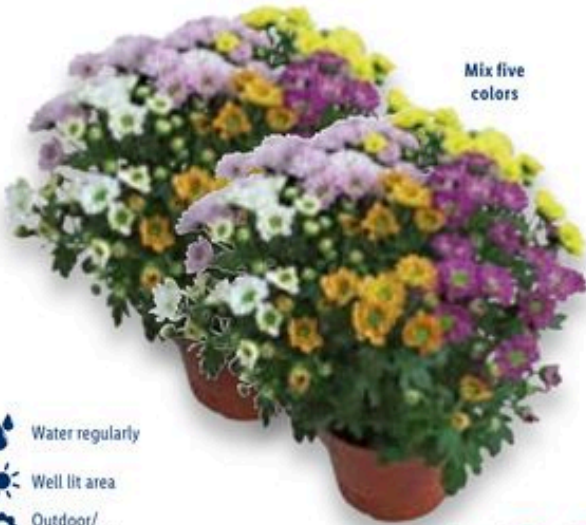

- Water regularly
- Not very bright area
- Outdoor/
indoor plant

Fruit Trees
Pot Ø 12cm
Height 28cm

4.99

Mix five
colors

- Water regularly
- Well lit area
- Outdoor/
indoor plant

Chrysanthemums
Pot Ø 14cm
Height 30cm