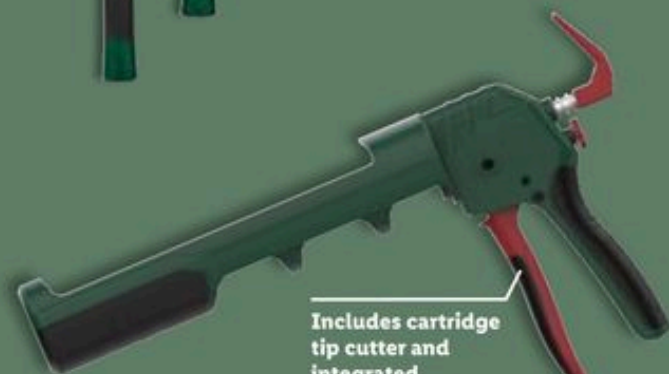

Includes cartridge
tip cutter and
integrated
cleaning needle

**PARKSIDE
Sealant Gun**

For standard sealant
cartridges (300 or 310ml)
Cartridge holder length:
24cm; Ø inside 5.2cm

5.99