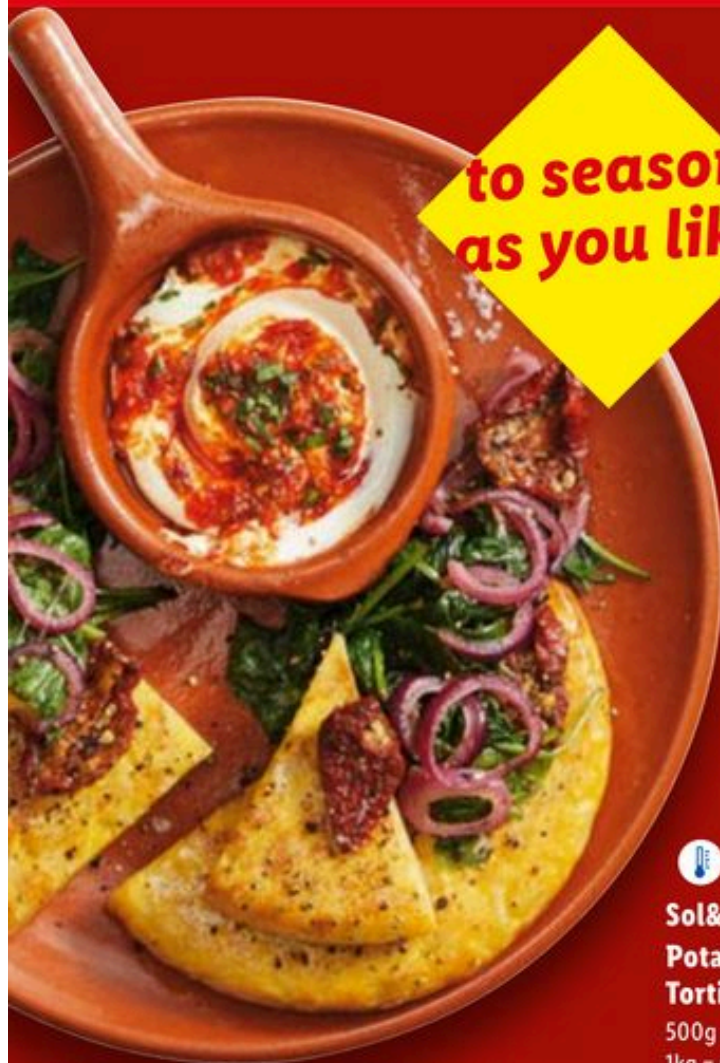

to season
as you like