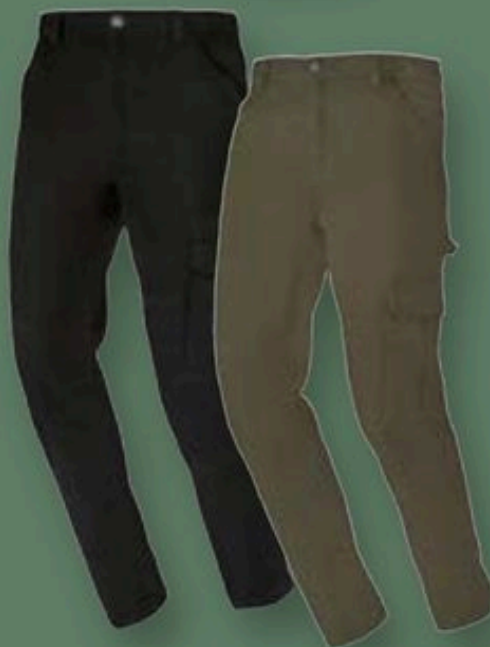

STANDARD 100

**PARKSIDE
Men's Cargo Work
Trousers**

With cotton
Sizes: 48-58

14.99