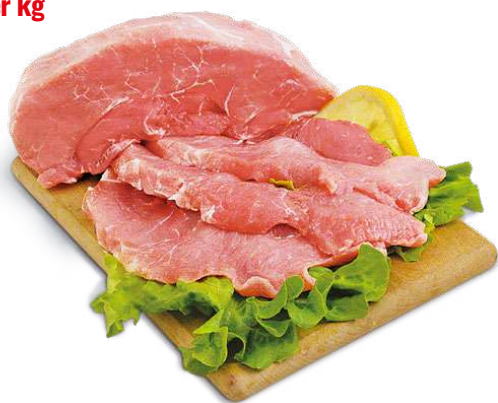

6.49 PORK LEG SLICES
per kg **Family Pack**