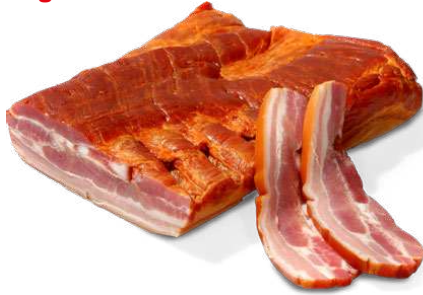

4.39 SWORDFISH SLICE
170 g
per piece 1 kg = € 25.82

7.99 DESALTED COD FILLET
400 g
per piece 1 kg = € 19.98

eurospin.mt

Delicatessen

from 4th to 10th May 2026

6.99
per kg

COOKED
SMOKED
STREAKY
BACON

9.99
per kg