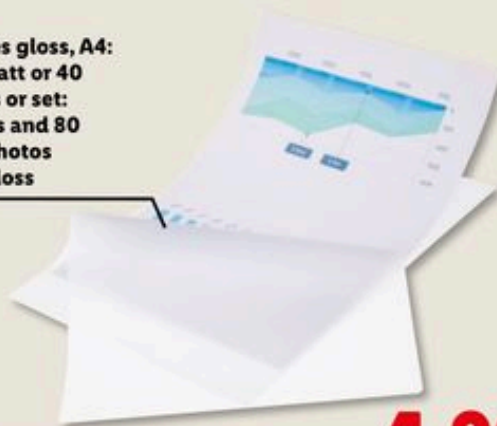

199.00

300W

TRONIC Laminator A4

Trimmer: cuts max. 3 sheets or 1 laminated document (80gsm)
Pouch thickness: hot: 80 or 125 microns; cold: max. 200 microns

19.99

A3: 20 pieces gloss, A4: 20 pieces matt or 40 pieces gloss or set: A5 40 pieces and 80 pieces for photos (10x15cm) gloss