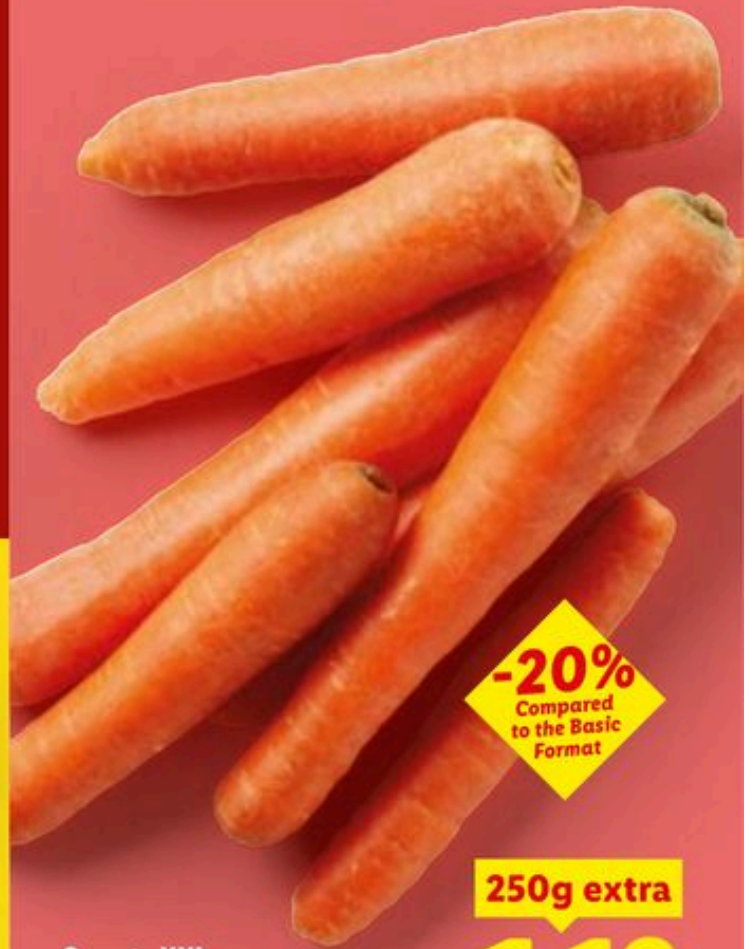

From Thu 14/05 to 17/05

-23%
Compared to the Basic Format

150g extra

1.95

Mushrooms XXL

650g pack
Basic format 500g at € 1.95
1kg = € 3.90/3.00

-20%
Compared to the Basic Format

250g extra