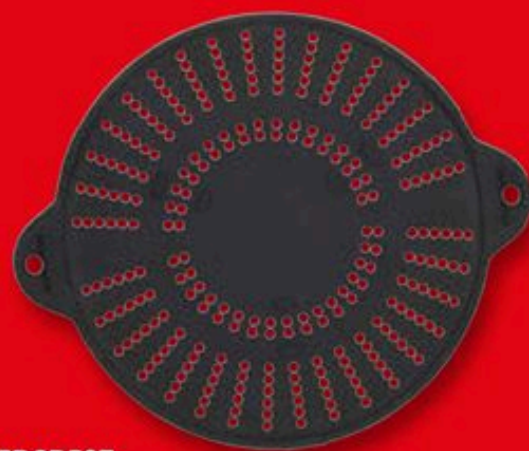

2.00

2 pieces:
23 x 17cm each

3 pieces: Ø
19cm each

6 pieces: Ø 9cm
each

SILVERCREST
Cork Mat Set, 2, 3 or 6 pieces

2.00

SILVERCREST
3-in-1 Splatter Guard

Splatter guard, trivet and strainer
For pots and pans with a diameter
of 20-28cm
Safe for temperatures from -20 to
190°C