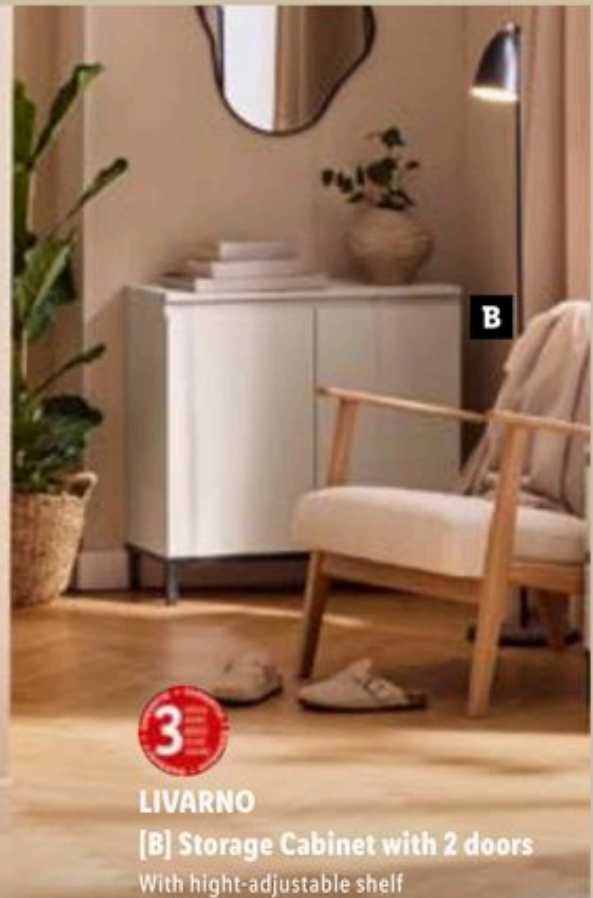

LIVARNO
[B] Storage Cabinet with 2 doors
With high-adjustable shelf
75.6 x 75 x 33cm

49.00