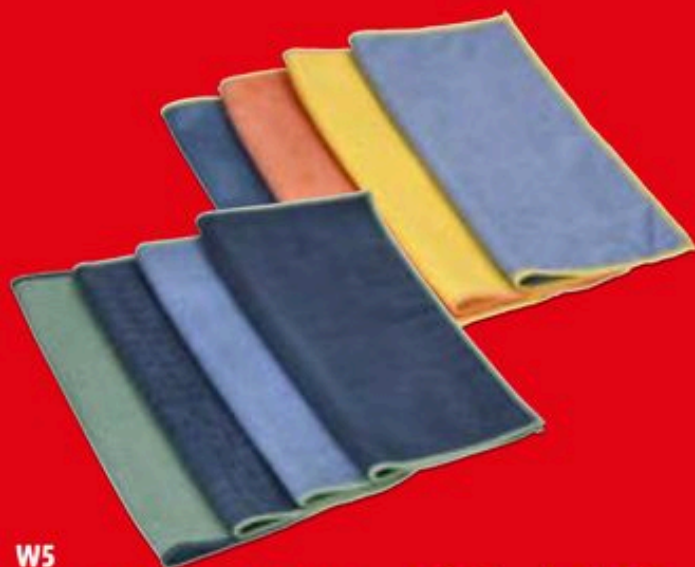

W5
Microfibre Cloths, 4 pieces
For bathroom, kitchen or windows
& mirrors
32 x 32cm each

2.50