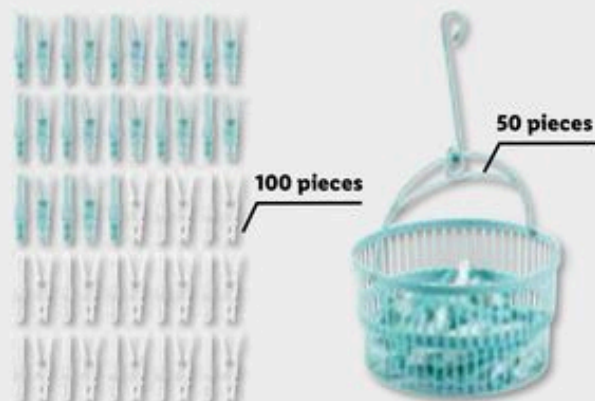

W5
Clothes Pegs Set or Collapsible Peg Basket With Pegs

2.49