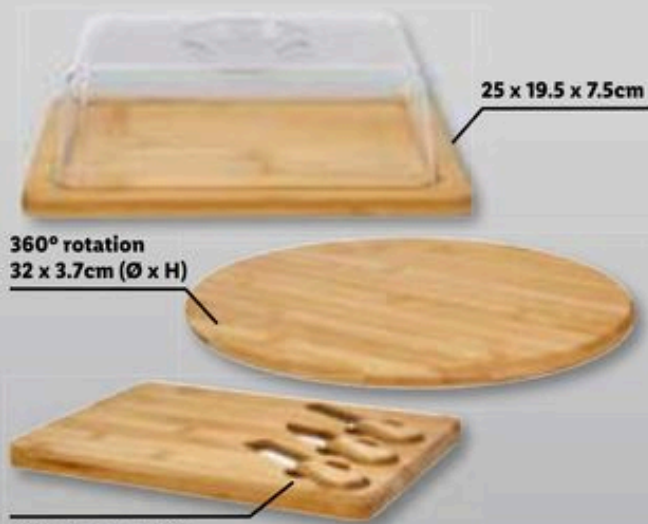

SILVERCREST
Mini Aluminium Frying
Pan Ø 14cm

Base thickness: 2.4mm

4.99

2x

3x

2x

SILVERCREST
Kitchen Organisers, 2 or 3 pieces

3 pieces: 13 x 17 x 30cm
2 pieces: 25.6 x 9.5 x 30cm
2 pieces: 20 x 13 x 30cm

4.99

25 x 19.5 x 7.5cm

360° rotation
32 x 3.7cm (Ø x H)

With cheese knife
and fork, 30 x 23cm

SILVERCREST
Bamboo Board

4.99

29.5 x 19.5cm
each

2x

20.5 x 16 x 9cm
with 6 compartments

SILVERCREST
Bamboo Chopping Board Set,
2 pieces or Tea Box

3.99

22/2026

For these products it is possible that, in exceptional circumstances, and even though every effort has been made to ensure adequate supplies, these items may sell out quickly. The models shown may not be available in all sizes and colours. Prices do not include decorative material. Prices are valid save errors or omissions.