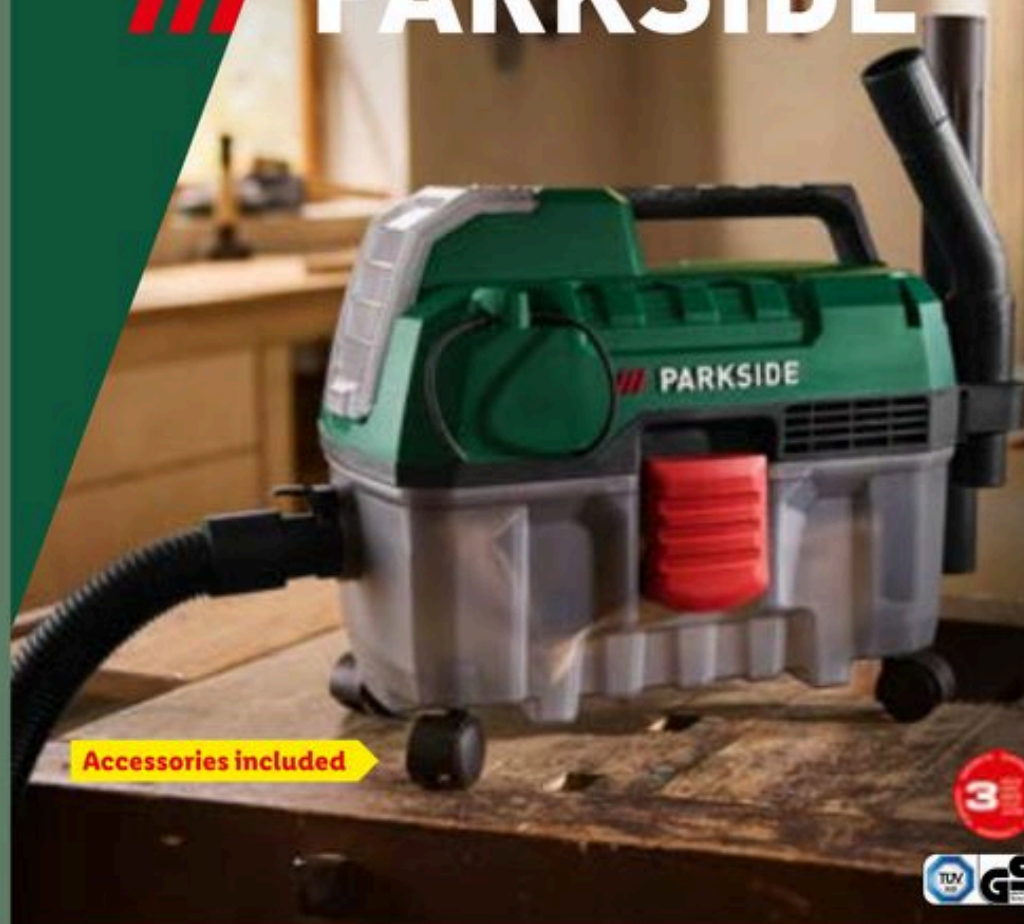

From Mon 08/06

DIY & Garden

PARKSIDE®

X
THE BATTERY IS NOT INCLUDED
X
THE BATTERY CHARGER IS NOT INCLUDED

ONLY COMPATIBLE WITH PARKSIDE® BATTERIES AND CHARGERS

X20V TEAM

PARKSIDE
Cordless Wet & Dry Vacuum Cleaner

Suction power: 60 AirWatt
Container volume (gross): 8L

Accessories included

3
TUV GS **59.00**