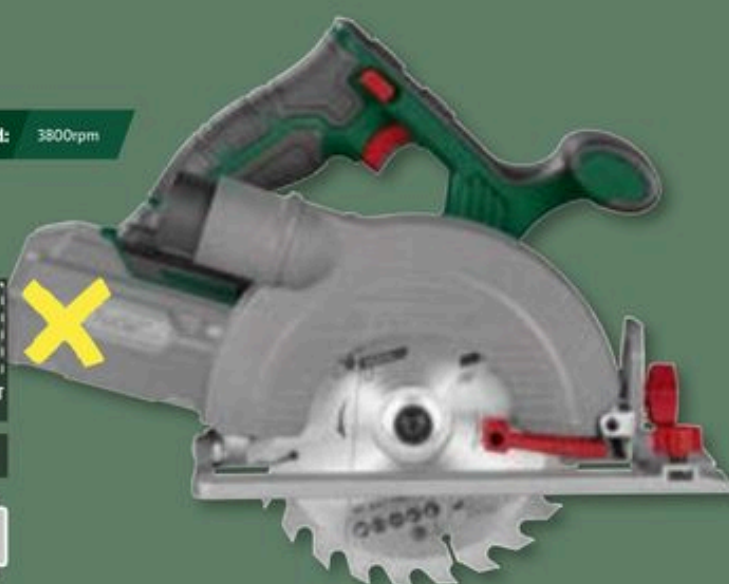

PARKSIDE Cordless Circular Saw

Cutting angle: 0-45°
Max. cutting depth (in wood): 53mm (at 0°) / 38.5mm (at 45°)

39.99

23/2026

For these products it is possible that, in exceptional circumstances, and even though every effort has been made to ensure adequate supplies, these items may sell out quickly. The models shown may not be available in all sizes and colours. Prices do not include decorative material. Prices are valid save errors or omissions.