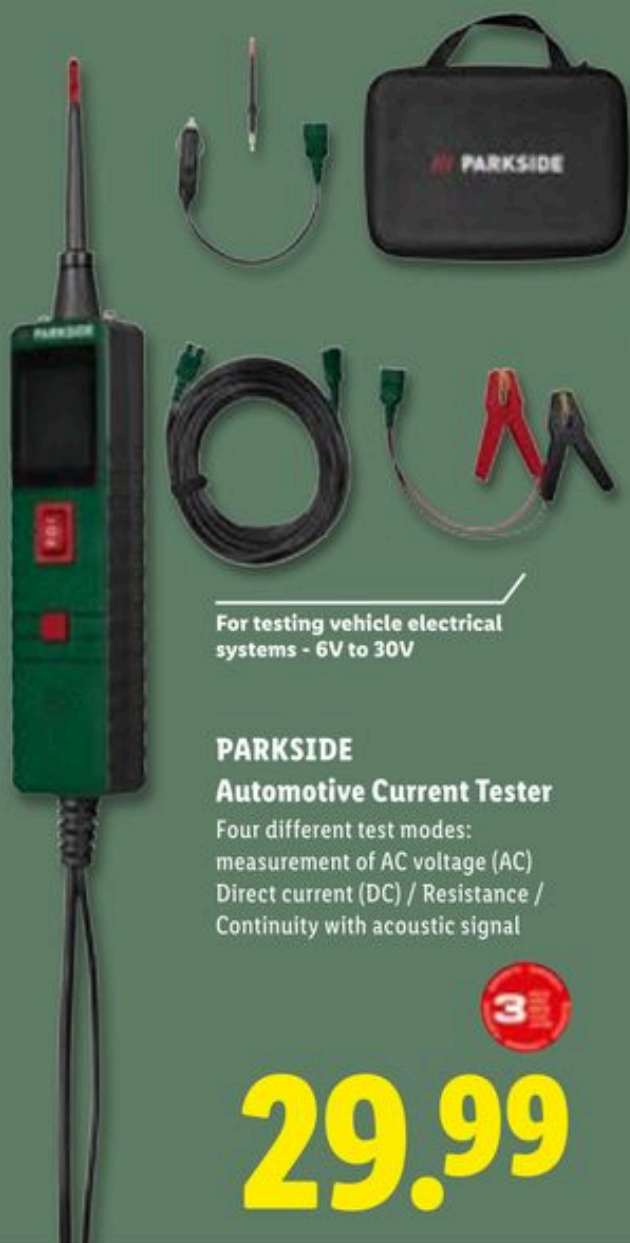

For testing vehicle electrical systems - 6V to 30V

PARKSIDE
Automotive Current Tester

Four different test modes:
measurement of AC voltage (AC)
Direct current (DC) / Resistance /
Continuity with acoustic signal

29.99

Includes: battery (20V / 4Ah), charger and accessories