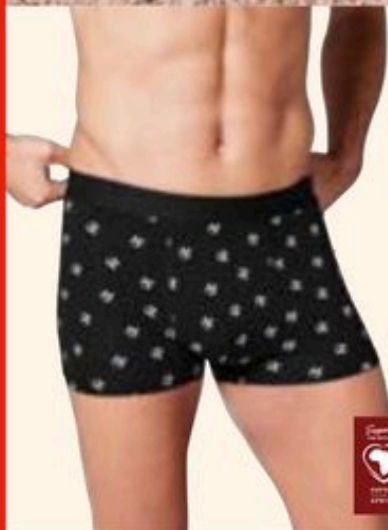

Sizes: M-XL

7.99

1

[ 2 ] ESMARA MEN

Men's Trousers

Sizes: M-XL

9.99

2