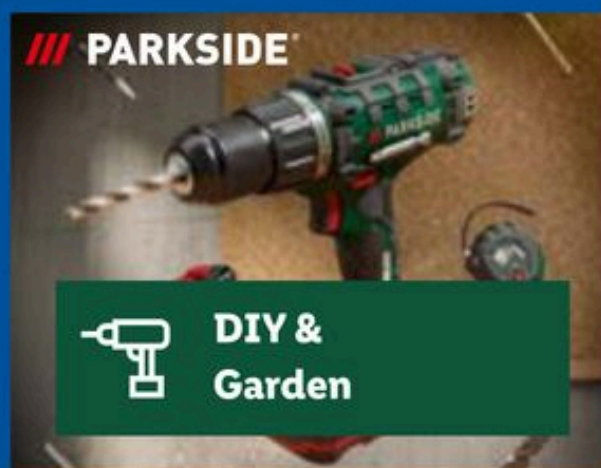

Explore your Lidl Worlds.

New
in-store

Find everything you need every day,
made even **simpler** and **clearer**.

Always in store!

Scan and
discover more

24/2026