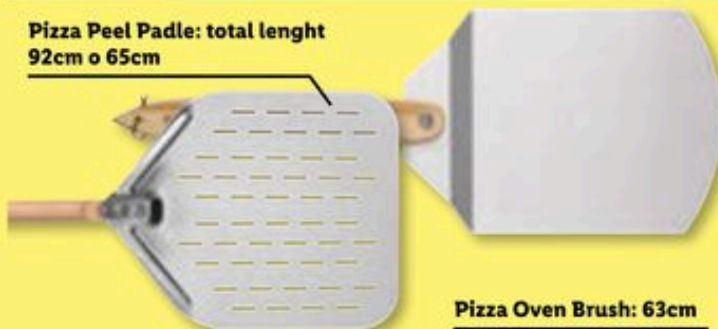

From Mon 15/06

Kitchen & Household

2300W

SILVERCREST  
Electric Tabletop Grill

Thermostat with adjustable temperature settings and overheating protection  
Grill surface dimensions: 38.1 x 25.4cm

19.99

Pizza Peel Padle: total length 92cm o 65cm

Pizza Oven Brush: 63cm

Pizza Cutter: 40cm

GRILLMEISTER  
Pizza Accessories

Choose from: pizza peel padle, pizza cutter or pizza oven brush

9.99

GRILLMEISTER  
Pizza Stone

Suitable for ovens and barbecues  
Ø 38cm or 30 x 38cm