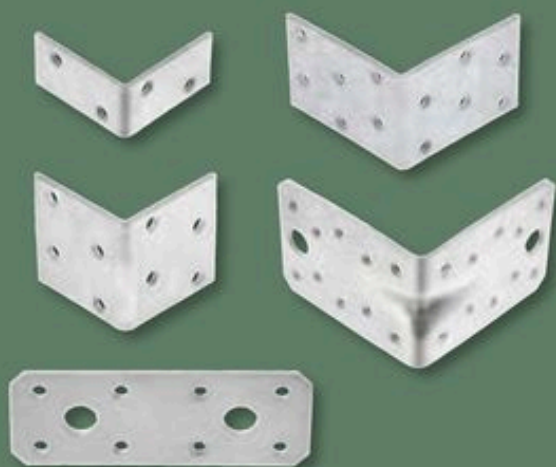

From Mon 22/06

PARKSIDE Heavy Duty Dolly
Non-slip surface, load capacity: max. 250kg

TUV GS **3**
11.99

PARKSIDE Plant Pot 30L
Made from 100% recycled plastic

8.99

PARKSIDE Angle Brackets or Mending Plates
4, 6, 10, 12, 16 or 24 pieces

1.99

PARKSIDE Multi-Function Hooks
1, 2, 4, 6, 8 pieces

4.99

With 10 replacement blades included

PARKSIDE Box Cutter, Spare Blades, Tape Measure or Mini Spirit Level

1.99

From Mon 22/06

DIY & Garden