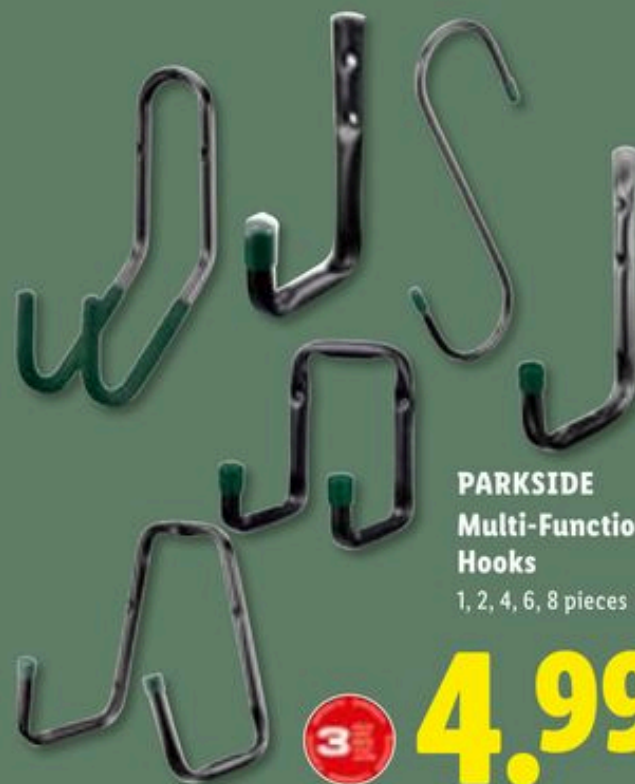

From Mon 22/06

PARKSIDE Heavy Duty Dolly
Non-slip surface, load capacity: max. 250kg

TUV GS **3**
11.99

PARKSIDE Plant Pot 30L
Made from 100% recycled plastic

8.99

PARKSIDE Angle Brackets or Mending Plates
4, 6, 10, 12, 16 or 24 pieces

1.99

PARKSIDE Multi-Function Hooks
1, 2, 4, 6, 8 pieces

4.99

With 10 replacement blades included

PARKSIDE Box Cutter, Spare Blades, Tape Measure or Mini Spirit Level

1.99

From Mon 22/06

DIY & Garden