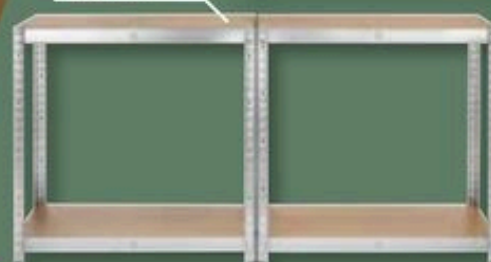

PARKSIDE
4 Tier Shelving Unit
4 height-adjustable shelves
with load capacity of 50 kg
each

19.99